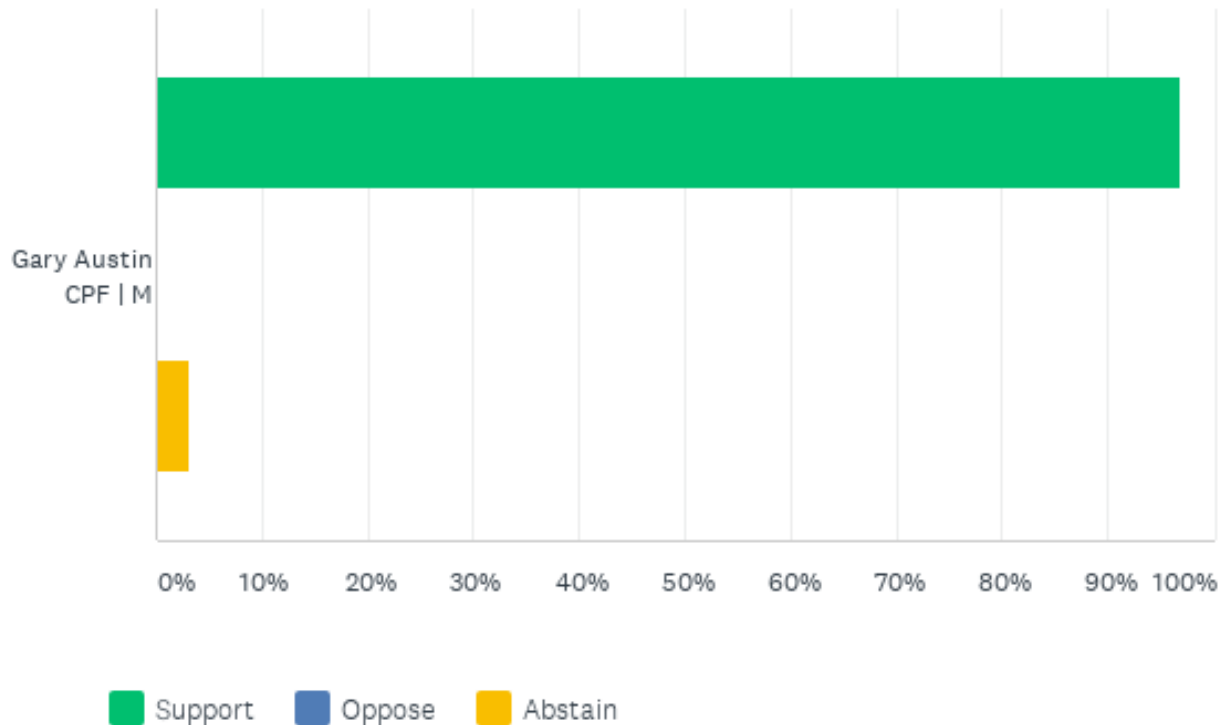

Gary Austin CPF | M – elected

Q1 Please cast your vote for Candidate 1 of 9: