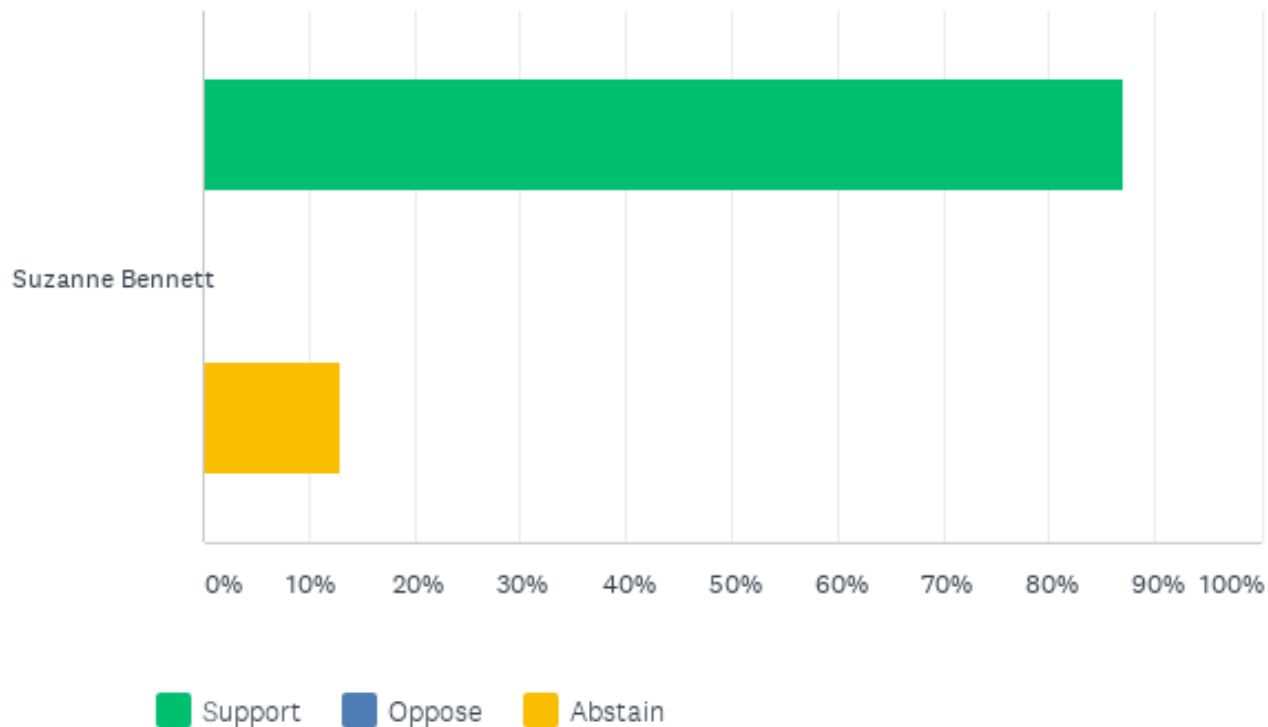

Responses [?]

- 29 complete (90.6%)
- 3 partial (9.4%)

2019 turnout - 26.5%

Invitations [?]

- 71 opened (62.8%)
- 40 unopened (35.4%)
- 2 bounced (1.8%)

32 clicked through (28.3%) [?]

0 opted out (0%) [?]

Responses [?]

- 29 complete (96.7%)
- 1 partial (3.3%)

Gary Austin CPF | M – elected

Q1 Please cast your vote for Candidate 1 of 9:

Suzanne Bennett – elected

Q2 Please cast your vote for Candidate 2 of 9:

Lee Button CPF – elected