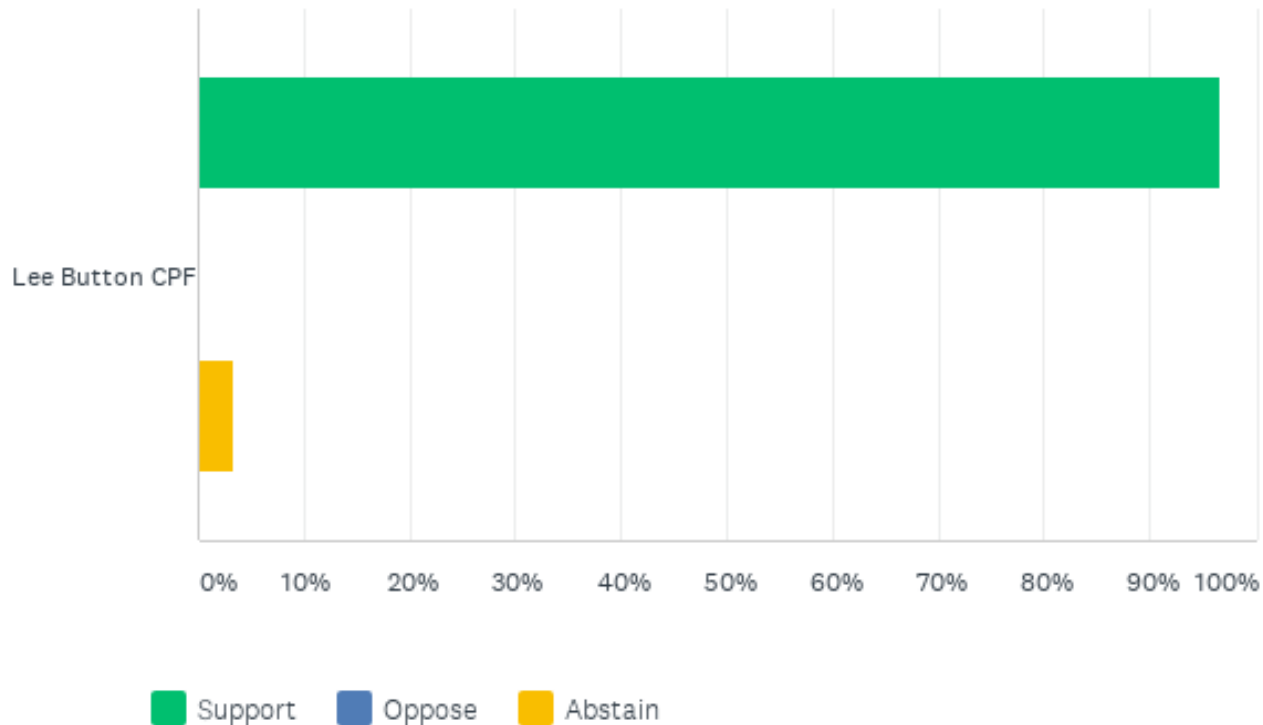

Lee Button CPF – elected

Q3 Please cast your vote for Candidate 3 of 9: