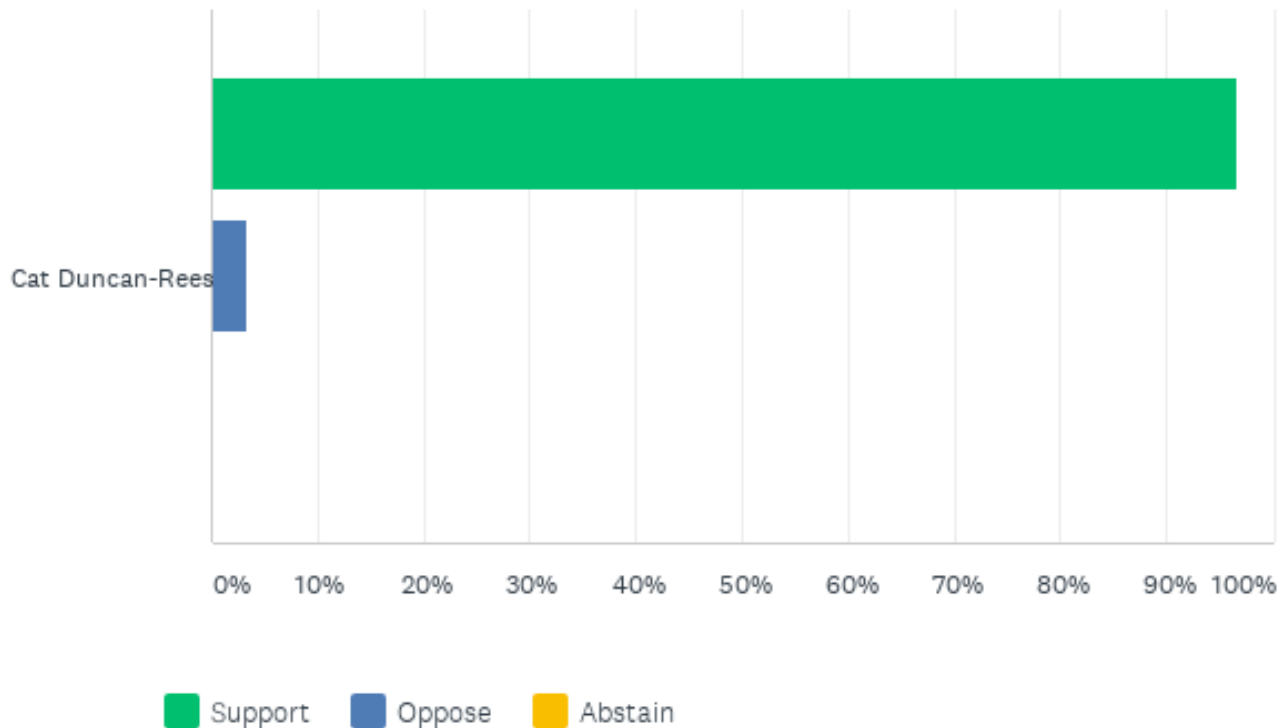

Cat Duncan-Rees – elected

Q4 Please cast your vote for Candidate 4 of 9: